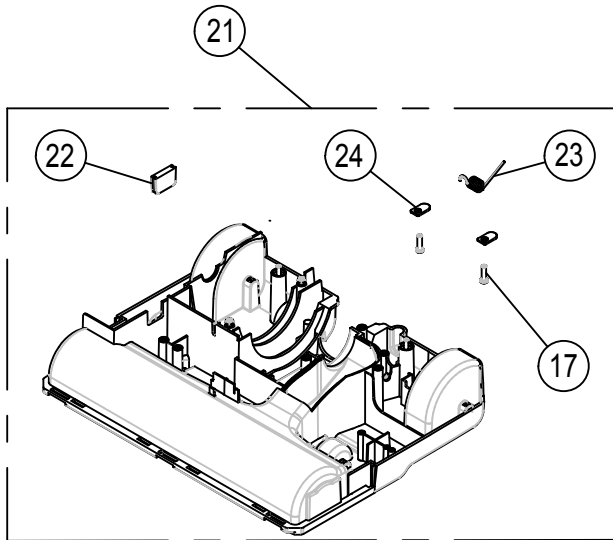

NOZZLE

Riccar R10CV Model

NOZZLE

Riccar R10CV Model

KEY	PART NO.	DESCRIPTION
1	D223-0300	Nozzle Cover Assembly
2	B220-2614	Furniture Guard
3	B018-0415	Lens
4	A732-3000	E Clip
5	B223-2800	Motor Support Boss
6	C223-1600	Motor
7	B223-0100	Motor Housing
8	A733-5000	Screw Socket HD
9	B220-4414	Pivot Bushing
10	B220-4500	DC Motor Seal
11	B220-4014	Scroll Housing RH
12	A733-3300	Washer
13	B220-4314	Motor Fan
14	A733-2200	Washer
15	A432-0605	Hex Nut
16	B220-4114	Scroll Housing LH
17	A732-8314	Screw
18	B480-4514	Motor Inlet Seal
19	D223-0400	Motor Assembly
20	B220-0214	Inlet Duct Cover
21	D220-0114	Basetray Assembly
22	B016-1914	Basetray Plug
23	B220-0900	Spring
24	54.136	Rear Axle Clamp
25	D220-0714	Upright Stop Pedal Assy
26	B220-0714	Upright Stop
27	B220-0800	Upright Stop Pedal Pivot
28	A018-1414	Hole Plug
29	B317-1100	LED PCA
30	B010-2800B	Large Wheel Axle
31	C220-0531B	Rear Wheel Assembly
32	B010-0810	Small Wheel Axle
33	B370-1843	Bottom Plate Wheels
34	D220-0414	Baseplate Assembly
35	B220-0314	Baseplate
36	B015-3000B	Squeegee
37	B220-0414	Baseplate Cover Screw
38	B370-1700	Bottom Plate Axle
39	C010-2714	Front Wheel Assy w/Bushing
40	RBS-2	Belt (Pkg of 2)
41	D223-1700	Agitator