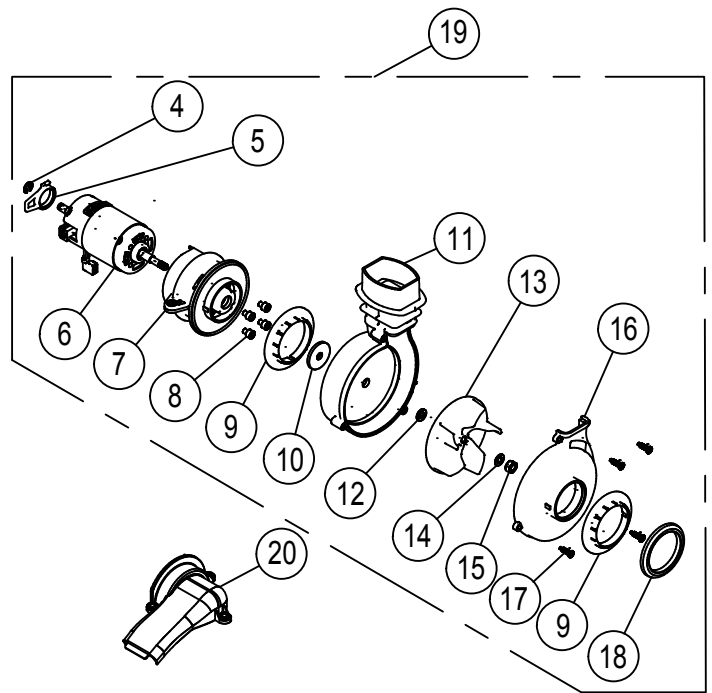

NOZZLE

Riccar R10CV Model

NOZZLE

Riccar R10CV Model

KEY	PART NO.	DESCRIPTION
1	D223-0300	Nozzle Cover Assembly
2	B220-2614	Furniture Guard
3	B018-0415	Lens
4	A732-3000	E Clip
5	B223-2800	Motor Support Boss
6	C223-1600	Motor
7	B223-0100	Motor Housing
8	A733-5000	Screw Socket HD
9	B220-4414	Pivot Bushing
10	B220-4500	DC Motor Seal
11	B220-4014	Scroll Housing RH
12	A733-3300	Washer
13	B220-4314	Motor Fan
14	A733-2200	Washer
15	A432-0605	Hex Nut
16	B220-4114	Scroll Housing LH
17	A732-8314	Screw
18	B480-4514	Motor Inlet Seal
19	D223-0400	Motor Assembly
20	B220-0214	Inlet Duct Cover
21	D220-0114	Basetray Assembly
22	B016-1914	Basetray Plug
23	B220-0900	Spring
24	54.136	Rear Axle Clamp
25	D220-0714	Upright Stop Pedal Assy
26	B220-0714	Upright Stop
27	B220-0800	Upright Stop Pedal Pivot
28	A018-1414	Hole Plug
29	B317-1100	LED PCA
30	B010-2800B	Large Wheel Axle
31	C220-0531B	Rear Wheel Assembly
32	B010-0810	Small Wheel Axle
33	B370-1843	Bottom Plate Wheels
34	D220-0414	Baseplate Assembly
35	B220-0314	Baseplate
36	B015-3000B	Squeegee
37	B220-0414	Baseplate Cover Screw
38	B370-1700	Bottom Plate Axle
39	C010-2714	Front Wheel Assy w/Bushing
40	RBS-2	Belt (Pkg of 2)
41	D223-1700	Agitator