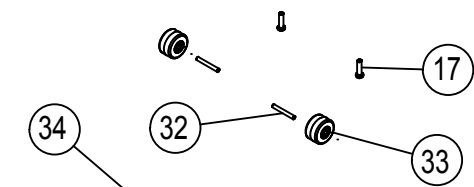

NOZZLE

Riccar R10CV Model

NOZZLE

Riccar R10CV Model

KEY	PART NO.	DESCRIPTION
1	D223-0300	Nozzle Cover Assembly
2	B220-2614	Furniture Guard
3	B018-0415	Lens
4	A732-3000	E Clip
5	B223-2800	Motor Support Boss
6	C223-1600	Motor
7	B223-0100	Motor Housing
8	A733-5000	Screw Socket HD
9	B220-4414	Pivot Bushing
10	B220-4500	DC Motor Seal
11	B220-4014	Scroll Housing RH
12	A733-3300	Washer
13	B220-4314	Motor Fan
14	A733-2200	Washer
15	A432-0605	Hex Nut
16	B220-4114	Scroll Housing LH
17	A732-8314	Screw
18	B480-4514	Motor Inlet Seal
19	D223-0400	Motor Assembly
20	B220-0214	Inlet Duct Cover
21	D220-0114	Basetray Assembly
22	B016-1914	Basetray Plug
23	B220-0900	Spring
24	54.136	Rear Axle Clamp
25	D220-0714	Upright Stop Pedal Assy
26	B220-0714	Upright Stop
27	B220-0800	Upright Stop Pedal Pivot
28	A018-1414	Hole Plug
29	B317-1100	LED PCA
30	B010-2800B	Large Wheel Axle
31	C220-0531B	Rear Wheel Assembly
32	B010-0810	Small Wheel Axle
33	B370-1843	Bottom Plate Wheels
34	D220-0414	Baseplate Assembly
35	B220-0314	Baseplate
36	B015-3000B	Squeegee
37	B220-0414	Baseplate Cover Screw
38	B370-1700	Bottom Plate Axle
39	C010-2714	Front Wheel Assy w/Bushing
40	RBS-2	Belt (Pkg of 2)
41	D223-1700	Agitator