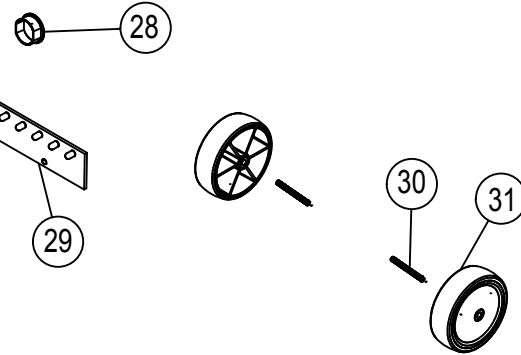

NOZZLE

Riccar R10CV Model

NOZZLE

Riccar R10CV Model

KEY	PART NO.	DESCRIPTION
1	D223-0300	Nozzle Cover Assembly
2	B220-2614	Furniture Guard
3	B018-0415	Lens
4	A732-3000	E Clip
5	B223-2800	Motor Support Boss
6	C223-1600	Motor
7	B223-0100	Motor Housing
8	A733-5000	Screw Socket HD
9	B220-4414	Pivot Bushing
10	B220-4500	DC Motor Seal
11	B220-4014	Scroll Housing RH
12	A733-3300	Washer
13	B220-4314	Motor Fan
14	A733-2200	Washer
15	A432-0605	Hex Nut
16	B220-4114	Scroll Housing LH
17	A732-8314	Screw
18	B480-4514	Motor Inlet Seal
19	D223-0400	Motor Assembly
20	B220-0214	Inlet Duct Cover
21	D220-0114	Basetray Assembly
22	B016-1914	Basetray Plug
23	B220-0900	Spring
24	54.136	Rear Axle Clamp
25	D220-0714	Upright Stop Pedal Assy
26	B220-0714	Upright Stop
27	B220-0800	Upright Stop Pedal Pivot
28	A018-1414	Hole Plug
29	B317-1100	LED PCA
30	B010-2800B	Large Wheel Axle
31	C220-0531B	Rear Wheel Assembly
32	B010-0810	Small Wheel Axle
33	B370-1843	Bottom Plate Wheels
34	D220-0414	Baseplate Assembly
35	B220-0314	Baseplate
36	B015-3000B	Squeegee
37	B220-0414	Baseplate Cover Screw
38	B370-1700	Bottom Plate Axle
39	C010-2714	Front Wheel Assy w/Bushing
40	RBS-2	Belt (Pkg of 2)
41	D223-1700	Agitator