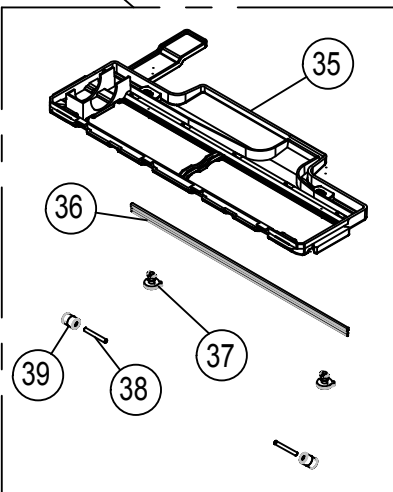

NOZZLE

Riccar R10CV Model

NOZZLE

Riccar R10CV Model

KEY	PART NO.	DESCRIPTION
1	D223-0300	Nozzle Cover Assembly
2	B220-2614	Furniture Guard
3	B018-0415	Lens
4	A732-3000	E Clip
5	B223-2800	Motor Support Boss
6	C223-1600	Motor
7	B223-0100	Motor Housing
8	A733-5000	Screw Socket HD
9	B220-4414	Pivot Bushing
10	B220-4500	DC Motor Seal
11	B220-4014	Scroll Housing RH
12	A733-3300	Washer
13	B220-4314	Motor Fan
14	A733-2200	Washer
15	A432-0605	Hex Nut
16	B220-4114	Scroll Housing LH
17	A732-8314	Screw
18	B480-4514	Motor Inlet Seal
19	D223-0400	Motor Assembly
20	B220-0214	Inlet Duct Cover
21	D220-0114	Basetray Assembly
22	B016-1914	Basetray Plug
23	B220-0900	Spring
24	54.136	Rear Axle Clamp
25	D220-0714	Upright Stop Pedal Assy
26	B220-0714	Upright Stop
27	B220-0800	Upright Stop Pedal Pivot
28	A018-1414	Hole Plug
29	B317-1100	LED PCA
30	B010-2800B	Large Wheel Axle
31	C220-0531B	Rear Wheel Assembly
32	B010-0810	Small Wheel Axle
33	B370-1843	Bottom Plate Wheels
34	D220-0414	Baseplate Assembly
35	B220-0314	Baseplate
36	B015-3000B	Squeegee
37	B220-0414	Baseplate Cover Screw
38	B370-1700	Bottom Plate Axle
39	C010-2714	Front Wheel Assy w/Bushing
40	RBS-2	Belt (Pkg of 2)
41	D223-1700	Agitator