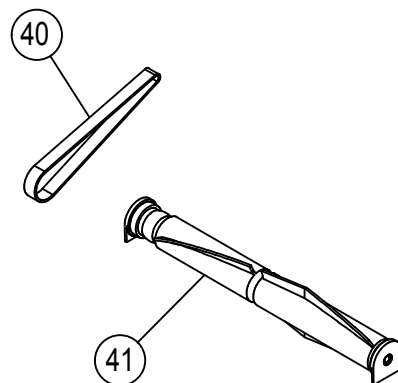

NOZZLE

Riccar R10CV Model

NOZZLE

Riccar R10CV Model

KEY	PART NO.	DESCRIPTION
1	D223-0300	Nozzle Cover Assembly
2	B220-2614	Furniture Guard
3	B018-0415	Lens
4	A732-3000	E Clip
5	B223-2800	Motor Support Boss
6	C223-1600	Motor
7	B223-0100	Motor Housing
8	A733-5000	Screw Socket HD
9	B220-4414	Pivot Bushing
10	B220-4500	DC Motor Seal
11	B220-4014	Scroll Housing RH
12	A733-3300	Washer
13	B220-4314	Motor Fan
14	A733-2200	Washer
15	A432-0605	Hex Nut
16	B220-4114	Scroll Housing LH
17	A732-8314	Screw
18	B480-4514	Motor Inlet Seal
19	D223-0400	Motor Assembly
20	B220-0214	Inlet Duct Cover
21	D220-0114	Basetray Assembly
22	B016-1914	Basetray Plug
23	B220-0900	Spring
24	54.136	Rear Axle Clamp
25	D220-0714	Upright Stop Pedal Assy
26	B220-0714	Upright Stop
27	B220-0800	Upright Stop Pedal Pivot
28	A018-1414	Hole Plug
29	B317-1100	LED PCA
30	B010-2800B	Large Wheel Axle
31	C220-0531B	Rear Wheel Assembly
32	B010-0810	Small Wheel Axle
33	B370-1843	Bottom Plate Wheels
34	D220-0414	Baseplate Assembly
35	B220-0314	Baseplate
36	B015-3000B	Squeegee
37	B220-0414	Baseplate Cover Screw
38	B370-1700	Bottom Plate Axle
39	C010-2714	Front Wheel Assy w/Bushing
40	RBS-2	Belt (Pkg of 2)
41	D223-1700	Agitator