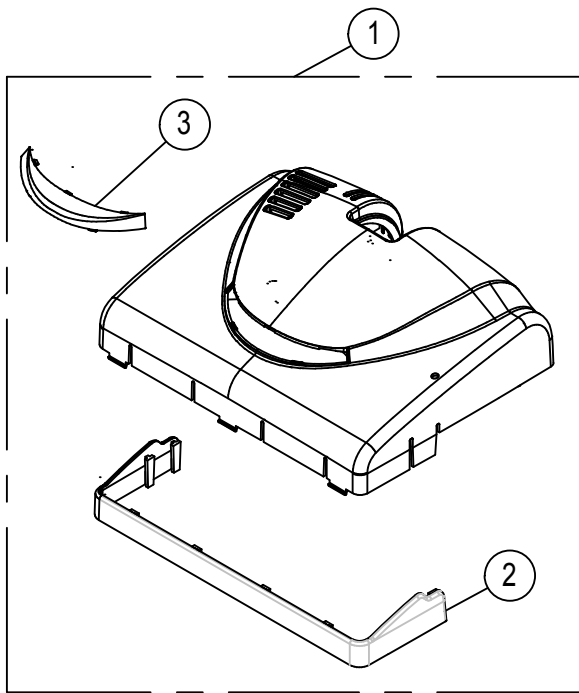

NOZZLE

Riccar R10CV Model

NOZZLE

Riccar R10CV Model

KEY	PART NO.	DESCRIPTION
1	D223-0300	Nozzle Cover Assembly
2	B220-2614	Furniture Guard
3	B018-0415	Lens
4	A732-3000	E Clip
5	B223-2800	Motor Support Boss
6	C223-1600	Motor
7	B223-0100	Motor Housing
8	A733-5000	Screw Socket HD
9	B220-4414	Pivot Bushing
10	B220-4500	DC Motor Seal
11	B220-4014	Scroll Housing RH
12	A733-3300	Washer
13	B220-4314	Motor Fan
14	A733-2200	Washer
15	A432-0605	Hex Nut
16	B220-4114	Scroll Housing LH
17	A732-8314	Screw
18	B480-4514	Motor Inlet Seal
19	D223-0400	Motor Assembly
20	B220-0214	Inlet Duct Cover
21	D220-0114	Basetray Assembly
22	B016-1914	Basetray Plug
23	B220-0900	Spring
24	54.136	Rear Axle Clamp
25	D220-0714	Upright Stop Pedal Assy
26	B220-0714	Upright Stop
27	B220-0800	Upright Stop Pedal Pivot
28	A018-1414	Hole Plug
29	B317-1100	LED PCA
30	B010-2800B	Large Wheel Axle
31	C220-0531B	Rear Wheel Assembly
32	B010-0810	Small Wheel Axle
33	B370-1843	Bottom Plate Wheels
34	D220-0414	Baseplate Assembly
35	B220-0314	Baseplate
36	B015-3000B	Squeegee
37	B220-0414	Baseplate Cover Screw
38	B370-1700	Bottom Plate Axle
39	C010-2714	Front Wheel Assy w/Bushing
40	RBS-2	Belt (Pkg of 2)
41	D223-1700	Agitator