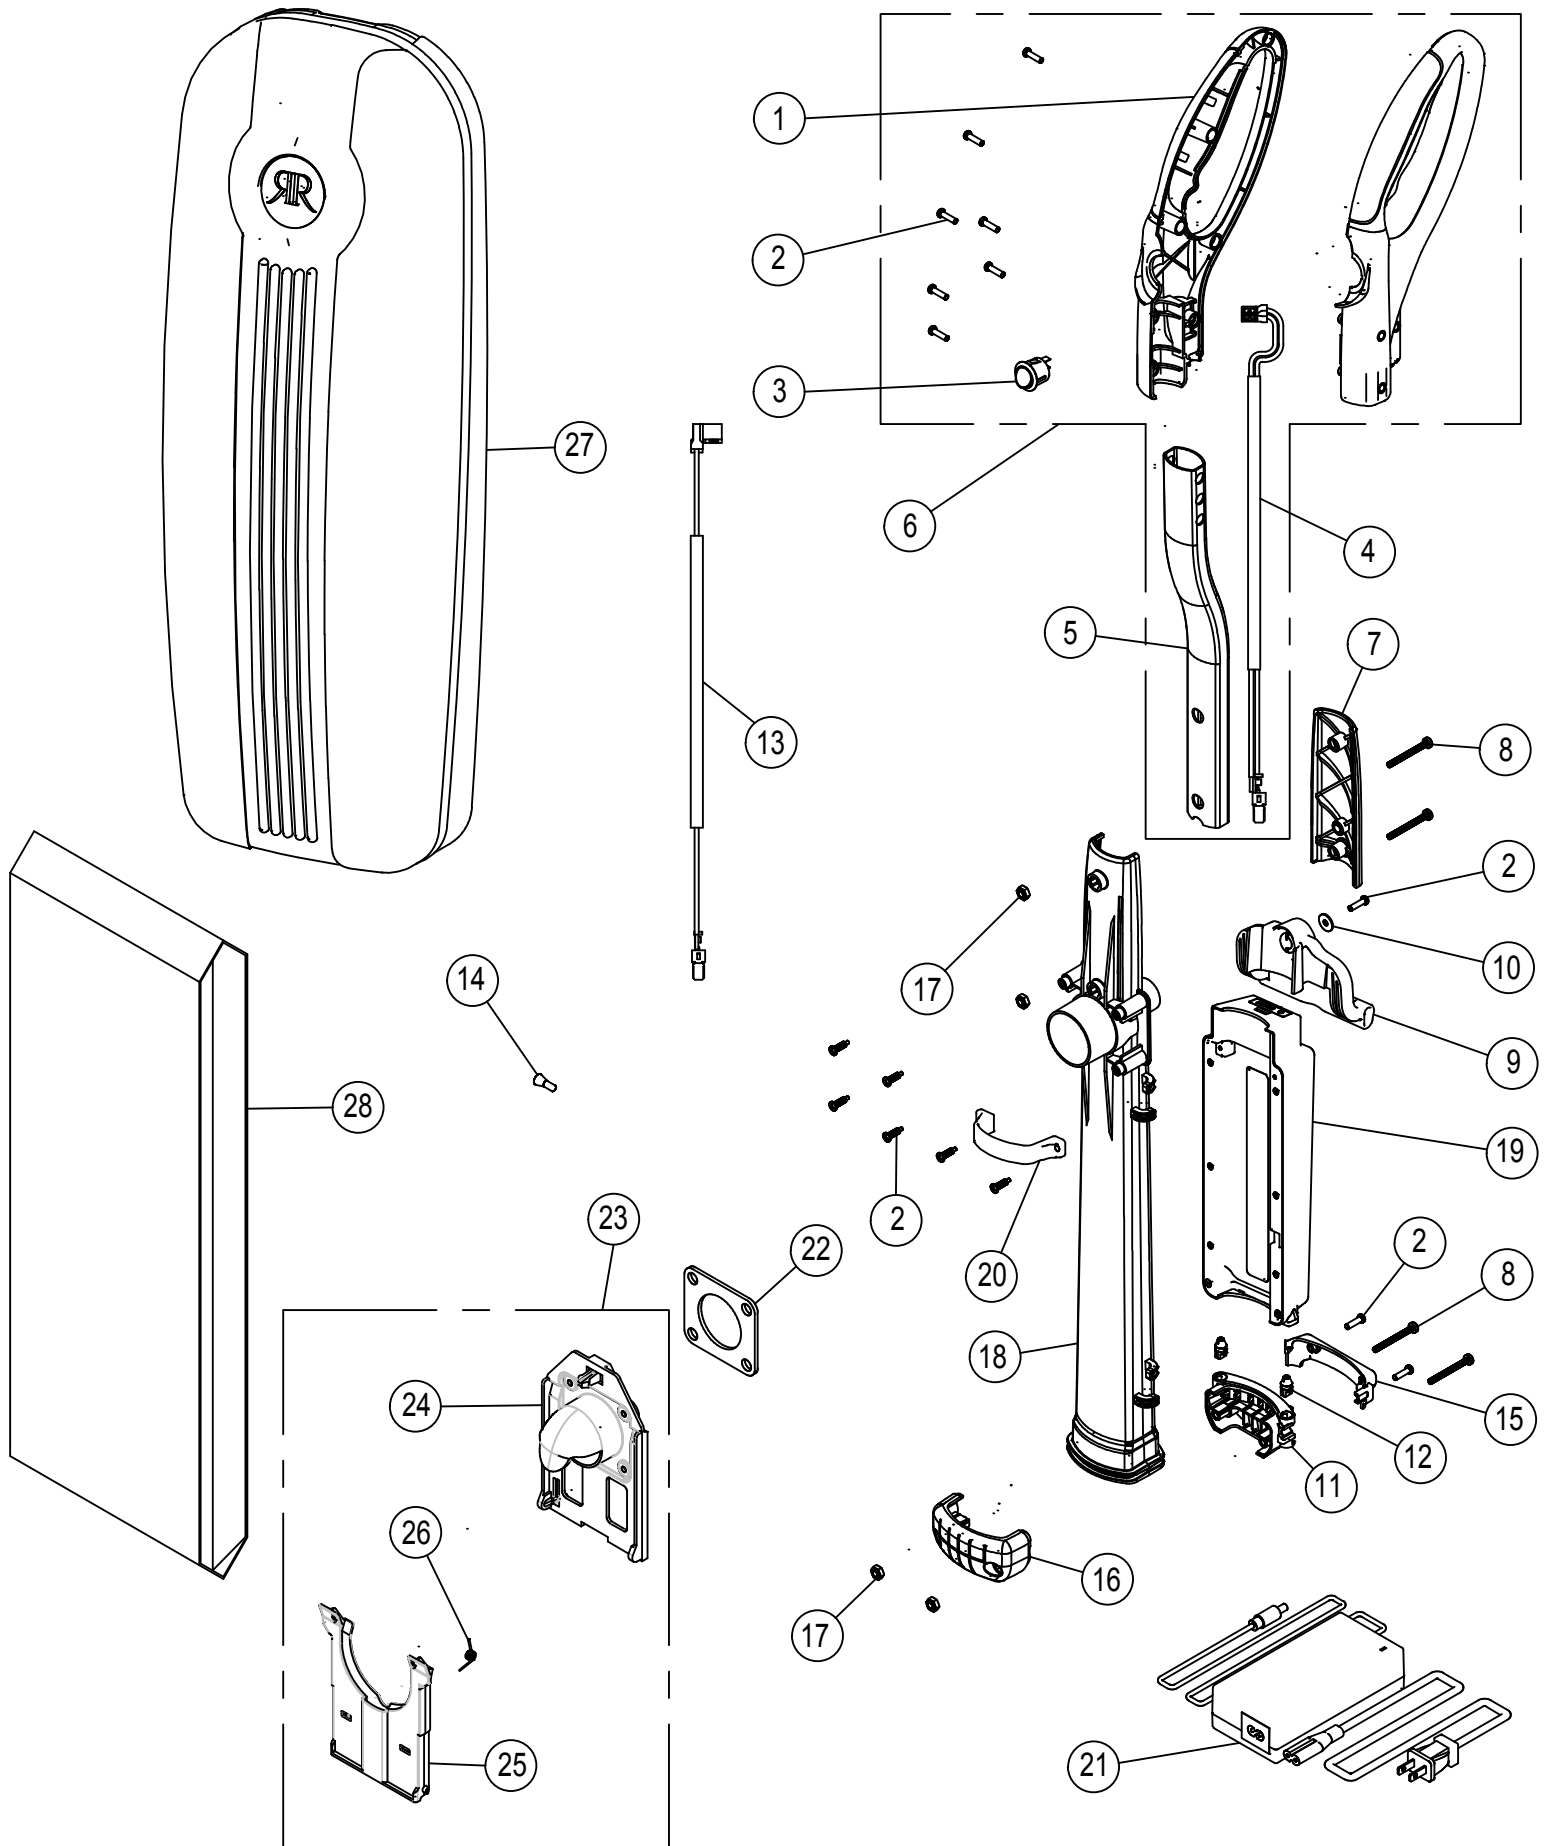

RICCAR PARTS BOOK

R10CV Cordless Vacuum

LRPB-R10CV

HANDLE AND BODY

Riccar R10CV Model

HANDLE and BODY

Ricar R10CV Model

KEY	PART NO.	DESCRIPTION
1	C223-0100	Handle Grip Assembly
2	A732-8314	Screw
3	A328-1500	Switch
4	B223-1500	Wire Harness Handle
5	B220-3400	Handle Tube
6	D223-0100	Handle Assy
7	B220-3114	Handle Back Cover
8	A432-0705	Screw
9	B223-0300	Carry Handle
10	A733-5100	Washer
11	B223-0900	Neck Coupling Back
12	B223-1300	Post
13	B223-1600	Wire Harness Coupling
14	B223-2100	Connector
15	B223-1000	Cable Cover
16	B220-1014	Neck Coupling Front
17	A432-0805	Hex Nut
18	B220-3014	Handle Duct
19	C223-1800	Battery
20	B223-0800	Battery Clamp
21	C223-2000	Charger
22	B220-3900	Bag Mount Seal
23	D484-2282	Bag Mount Assembly
24	B220-3814	Bag Mount
25	B434-2282	Bag Mount Hinge
26	B434-3400	Bag Collar Spring
27	D220-5100	Hard Shell Bag
28	SLH-6	HEPA Bag (Pkg of 6)