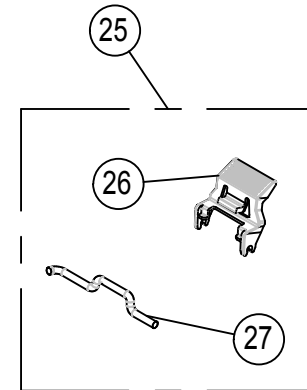

NOZZLE

Riccar R10CV Model

NOZZLE

Riccar R10CV Model

KEY	PART NO.	DESCRIPTION
1	D223-0300	Nozzle Cover Assembly
2	B220-2614	Furniture Guard
3	B018-0415	Lens
4	A732-3000	E Clip
5	B223-2800	Motor Support Boss
6	C223-1600	Motor
7	B223-0100	Motor Housing
8	A733-5000	Screw Socket HD
9	B220-4414	Pivot Bushing
10	B220-4500	DC Motor Seal
11	B220-4014	Scroll Housing RH
12	A733-3300	Washer
13	B220-4314	Motor Fan
14	A733-2200	Washer
15	A432-0605	Hex Nut
16	B220-4114	Scroll Housing LH
17	A732-8314	Screw
18	B480-4514	Motor Inlet Seal
19	D223-0400	Motor Assembly
20	B220-0214	Inlet Duct Cover
21	D220-0114	Basetray Assembly
22	B016-1914	Basetray Plug
23	B220-0900	Spring
24	54.136	Rear Axle Clamp
25	D220-0714	Upright Stop Pedal Assy
26	B220-0714	Upright Stop
27	B220-0800	Upright Stop Pedal Pivot
28	A018-1414	Hole Plug
29	B317-1100	LED PCA
30	B010-2800B	Large Wheel Axle
31	C220-0531B	Rear Wheel Assembly
32	B010-0810	Small Wheel Axle
33	B370-1843	Bottom Plate Wheels
34	D220-0414	Baseplate Assembly
35	B220-0314	Baseplate
36	B015-3000B	Squeegee
37	B220-0414	Baseplate Cover Screw
38	B370-1700	Bottom Plate Axle
39	C010-2714	Front Wheel Assy w/Bushing
40	RBS-2	Belt (Pkg of 2)
41	D223-1700	Agitator