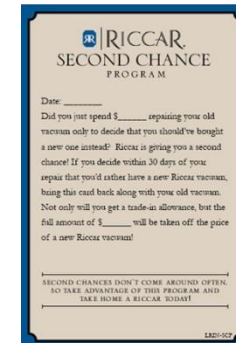

Second Chance Program Insert
LRIN-SCP