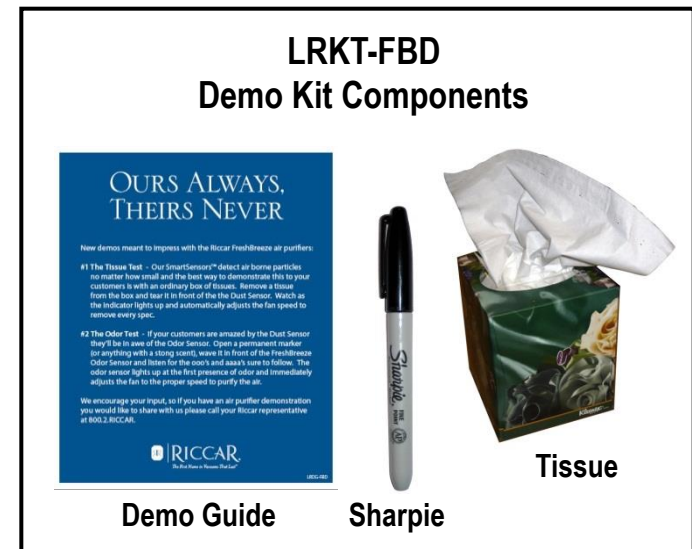

# FRESH BREEZE

**Air Purifier Display  
LRDS-FB**

**(Side view of LRDS-FB;  
literature holder)**

**Spec Chart  
LRSC-AP**

**Poster  
LRPT-FB**

## LRKT-FBD Demo Kit Components

**Demo Guide**

**Sharpie**

**Tissue**