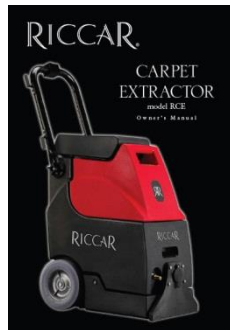

Owner's Manual RCE-MANUAL