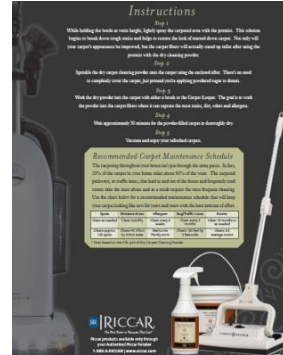

Instruction Tear Pad LRPD-CK