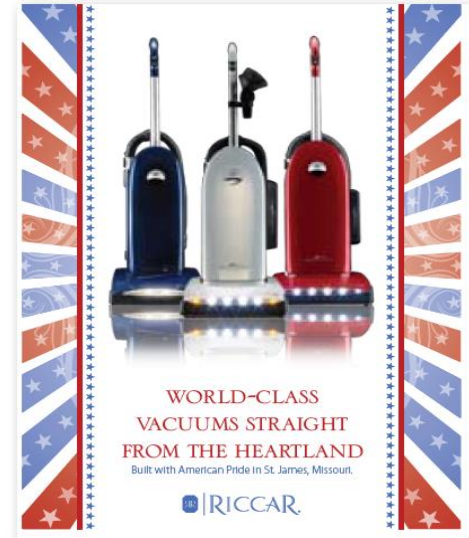

# American Built Vacuums

American Built Vacuums Kit: LRKT-SEVIB

Poster  
LRPT-VIBUSA

Outdoor Banner 3'x 6'  
LRKT-B1  
\$16 purchased separately

Vacuum Wobbler  
LRWR-USA  
SUCTION CUP

Framed Heartland Poster  
LRPT-USA.2  
(Poster without frame LRPT-USA)